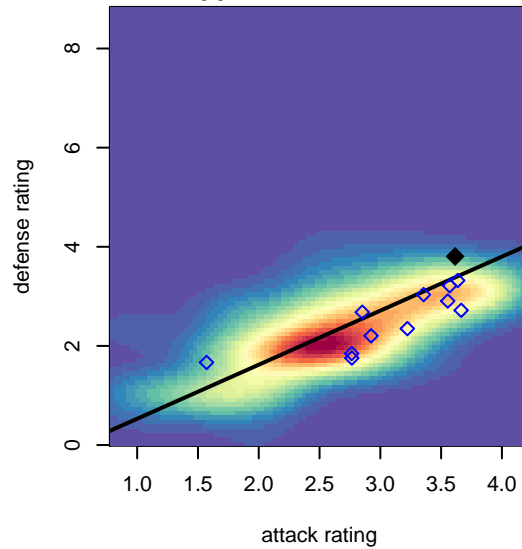

**attack and defense rating
relative to others at age
and all opponents in last 13 months**