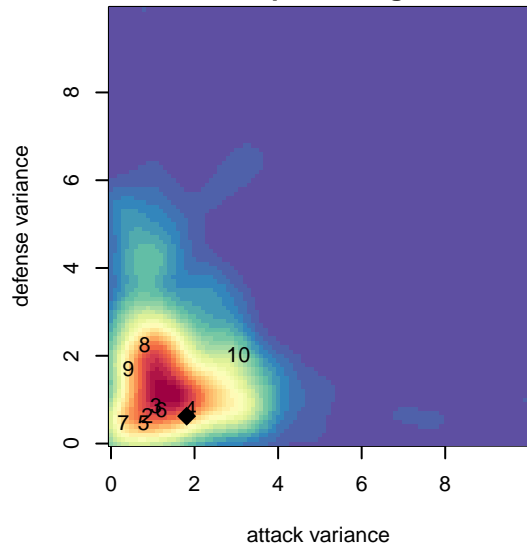

Idaho Rush Premier B01

Idaho Rush Soccer
Boise, ID
B01 total strength=1870
attack=37.15 defense=44.89

alt names used:

Venues played:
2016 Spr Idaho D3 U15/16 Division 1
2016 ID State Cup U16
2017 FC Nova Fall Showcase U17/18

Idaho Rush Premier B01
Dots are actual minus expected GF (blue circles) and GA (red triangles).
Blue line is smoothed change in attack strength. Red is smoothed change in defense strength.

**attack and defense variance (black dot)
relative to other teams
and top 10 in region**